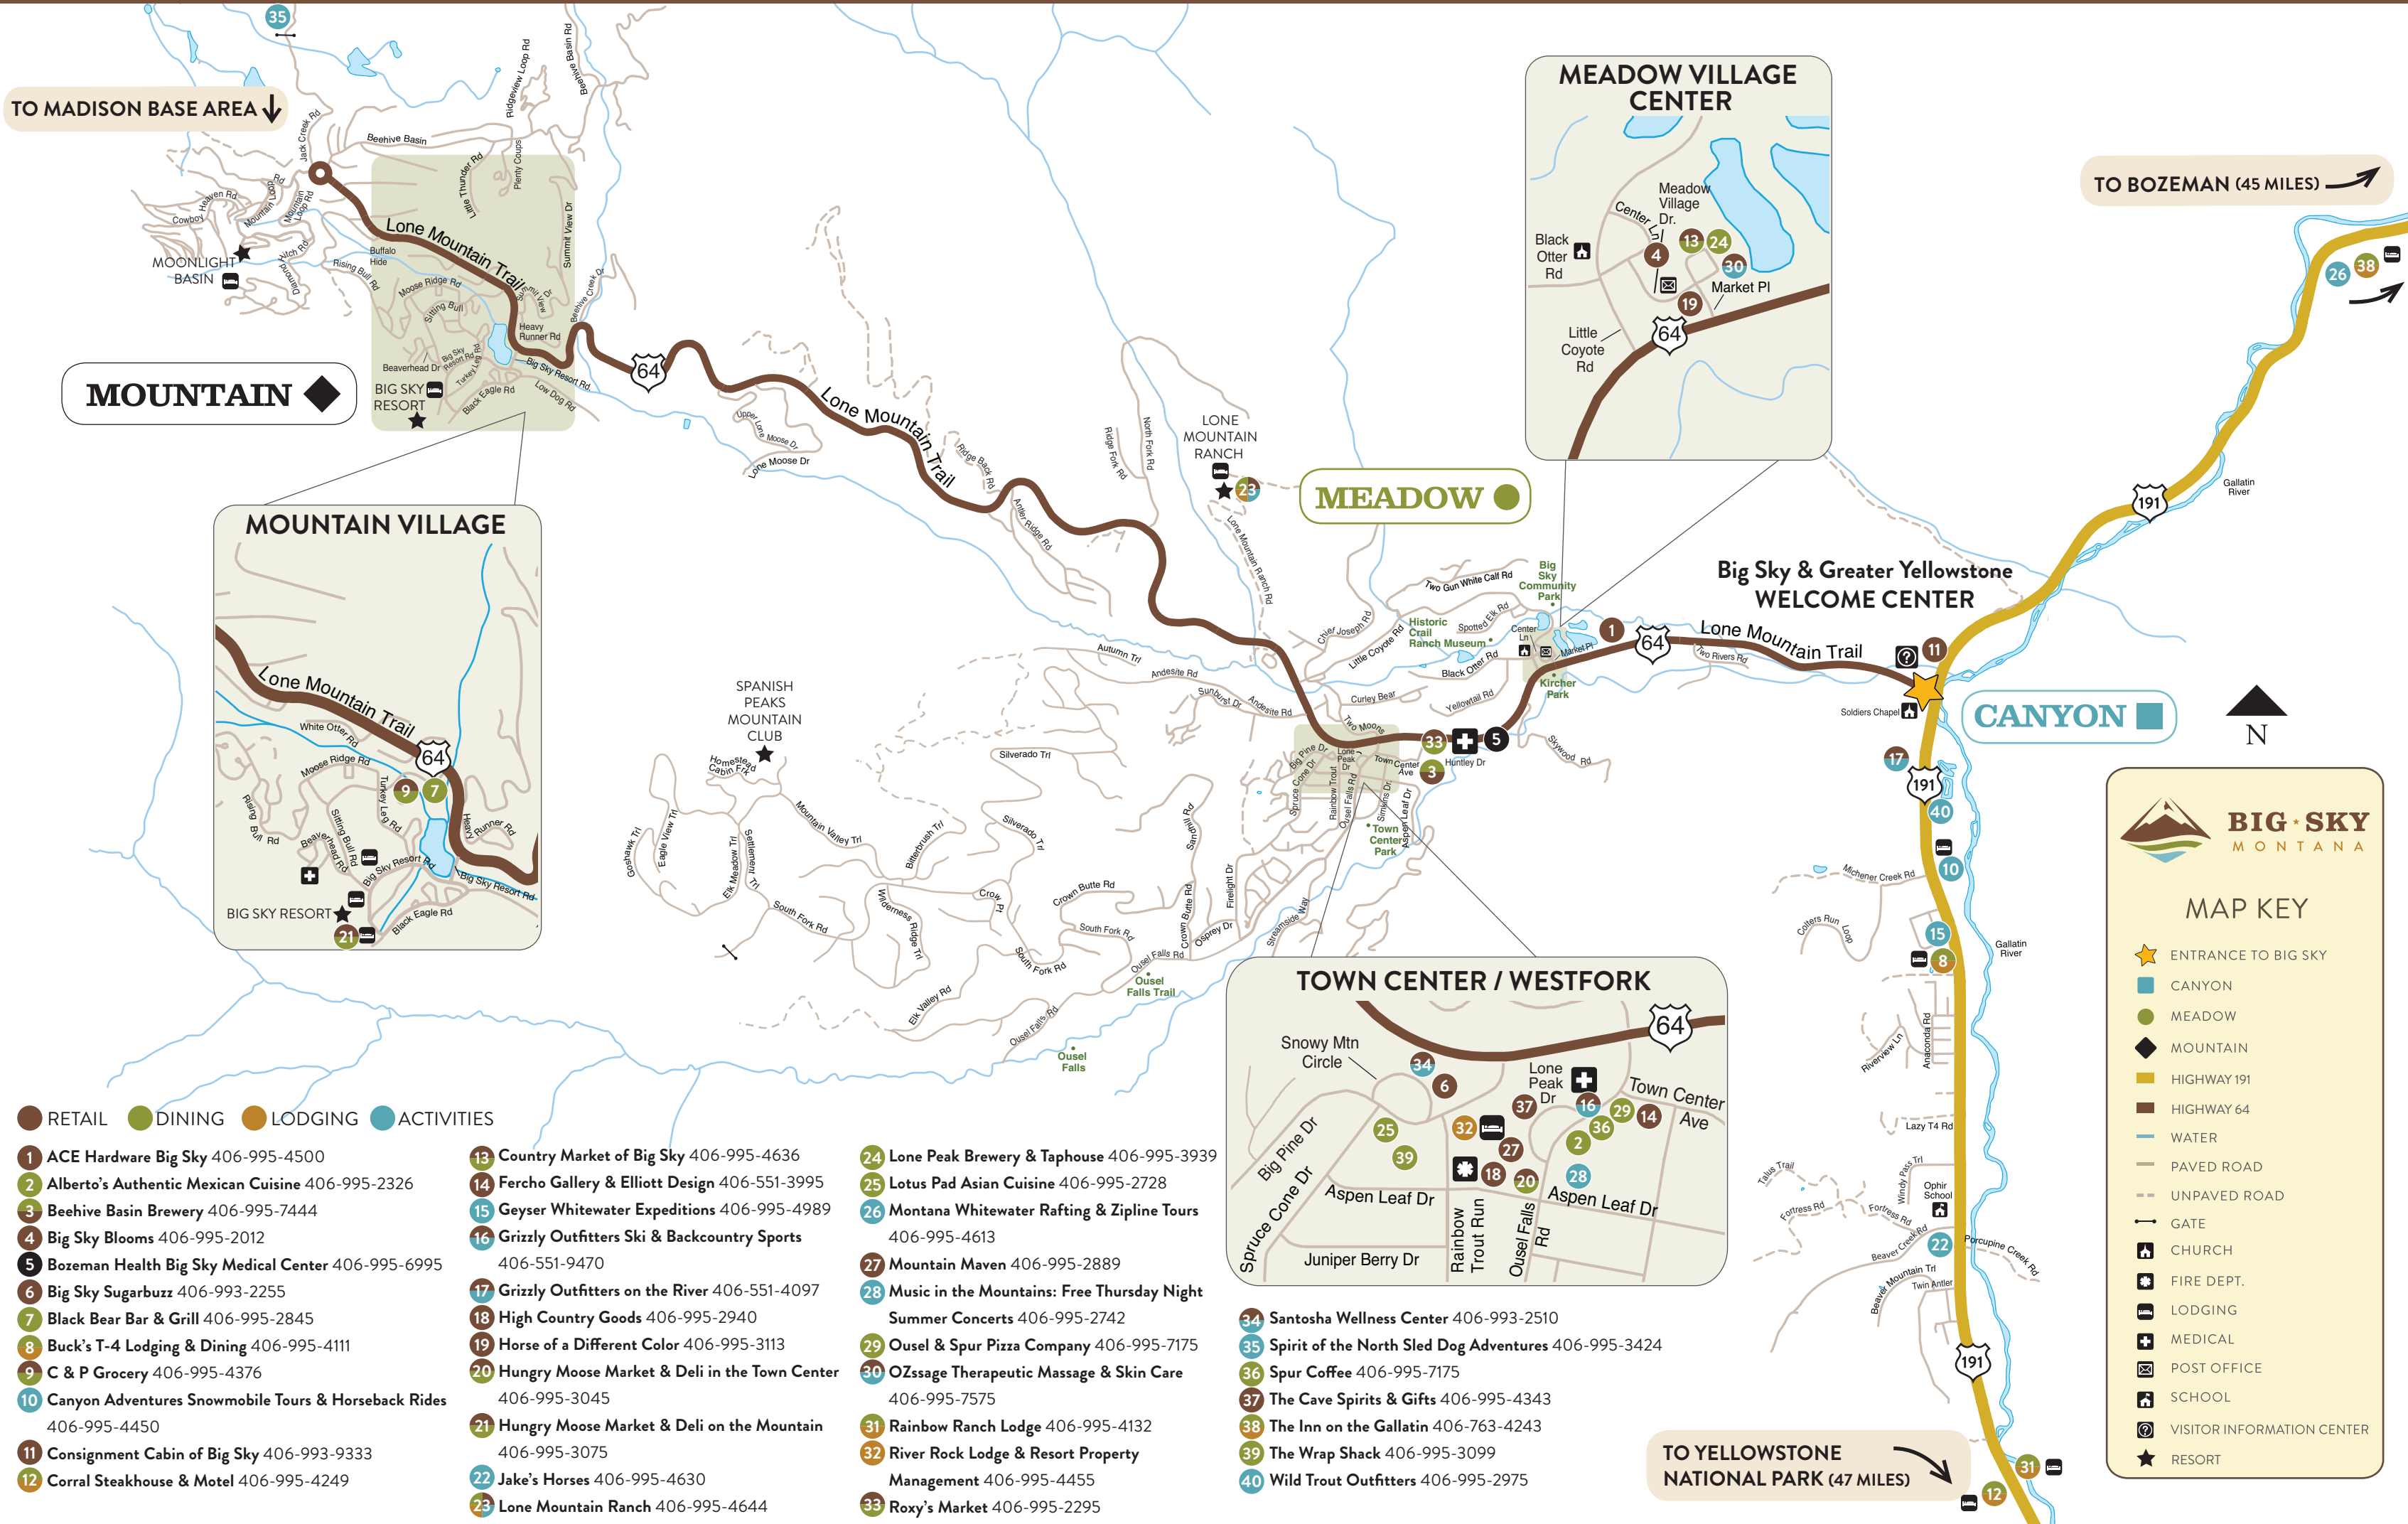

BIG SKY ★ MONTANA

For more information call (800) 943-4111 or go to www.visitbigskymt.com

TO MADISON BASE AREA ↓

TO BOZEMAN (45 MILES) ↗

TO YELLOWSTONE NATIONAL PARK (47 MILES) ↘

MOUNTAIN ◆

MEADOW ●

CANYON ■

- 24 Lone Peak Brewery & Taphouse 406-995-3939
- 25 Lotus Pad Asian Cuisine 406-995-2728
- 26 Montana Whitewater Rafting & Zipline Tours 406-995-4613
- 27 Mountain Maven 406-995-2889
- 28 Music in the Mountains: Free Thursday Night Summer Concerts 406-995-2742
- 29 Ousel & Spur Pizza Company 406-995-7175
- 30 OZssage Therapeutic Massage & Skin Care 406-995-7575
- 31 Rainbow Ranch Lodge 406-995-4132
- 32 River Rock Lodge & Resort Property Management 406-995-4455
- 33 Roxy's Market 406-995-2295
- 34 Santosha Wellness Center 406-993-2510
- 35 Spirit of the North Sled Dog Adventures 406-995-3424
- 36 Spur Coffee 406-995-7175
- 37 The Cave Spirits & Gifts 406-995-4343
- 38 The Inn on the Gallatin 406-763-4243
- 39 The Wrap Shack 406-995-3099
- 40 Wild Trout Outfitters 406-995-2975

BIG SKY MONTANA

MAP KEY

- ★ ENTRANCE TO BIG SKY
- CANYON
- MEADOW
- ◆ MOUNTAIN
- HIGHWAY 191
- HIGHWAY 64
- WATER
- PAVED ROAD
- - - UNPAVED ROAD
- GATE
- ☪ CHURCH
- 🚒 FIRE DEPT.
- 🏠 LODGING
- 🏥 MEDICAL
- 📧 POST OFFICE
- 🎓 SCHOOL
- 🗺 VISITOR INFORMATION CENTER
- ★ RESORT